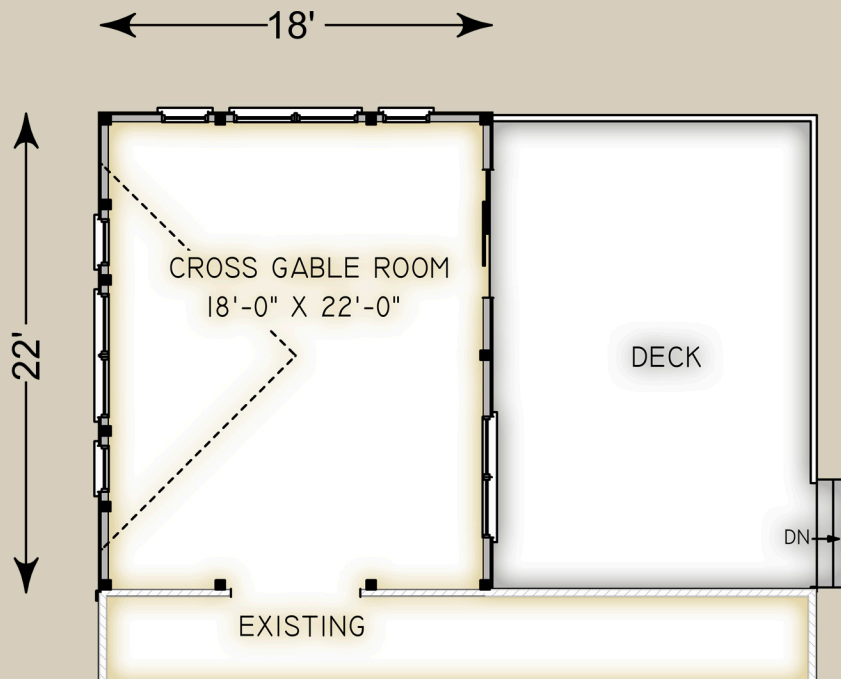

*Cross Gable Room* 396 Total S.F.

**HABITAT FRAME NOTES:**

- FULL EXPOSURE FRAME SYSTEM w/KNEE BRACES
- BEAMED ROOF SYSTEM
- CATHEDRAL CEILING