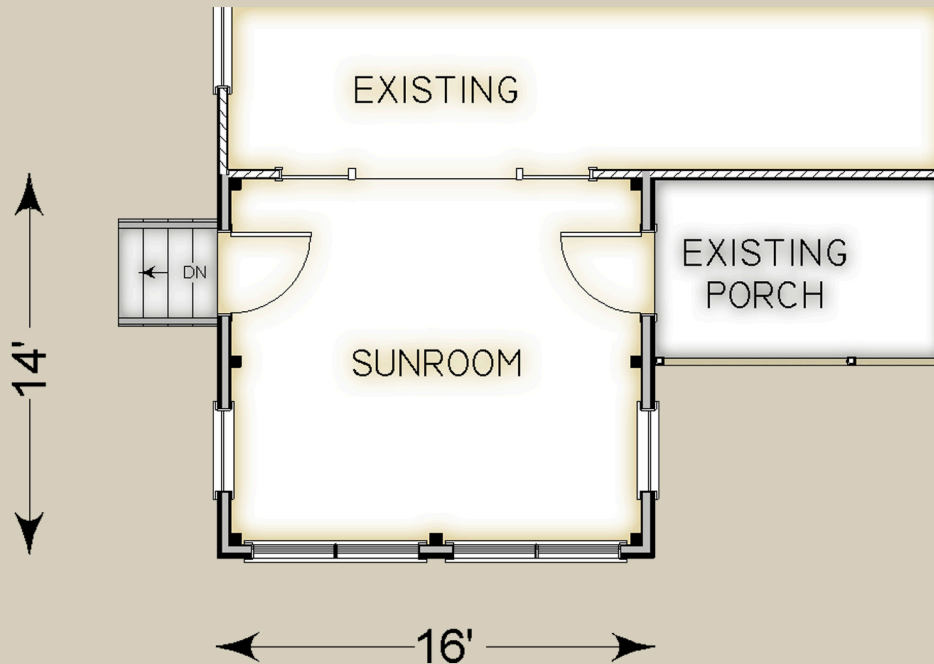

Plan #3700 224 Total S.F.

HABITAT FRAME NOTES:

FULL EXPOSURE WALL SYSTEM

BEAMED ROOF SYSTEM

CATHEDRAL CEILING