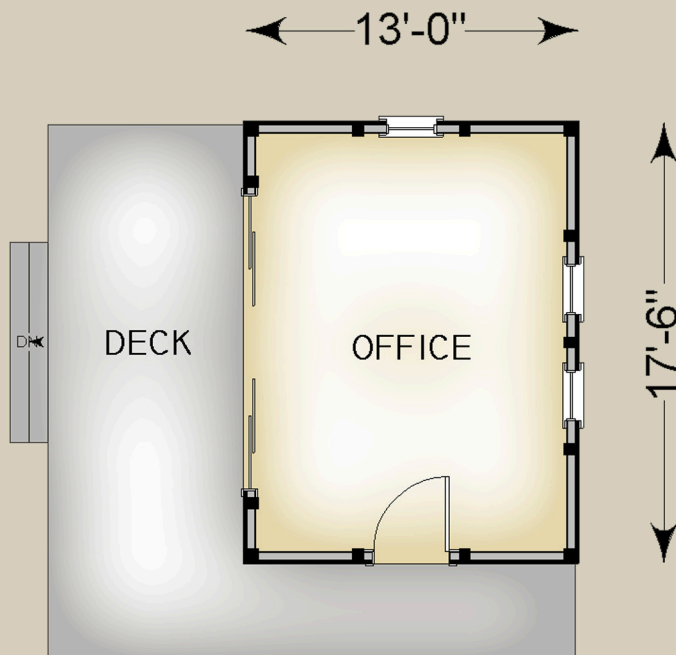

Plan #9122 228 Total S.F.

HABITAT FRAME NOTES:

BEAMED WALL SYSTEM

BEAMED ROOF SYSTEM

7'-0" REAR PLATE HEIGHT